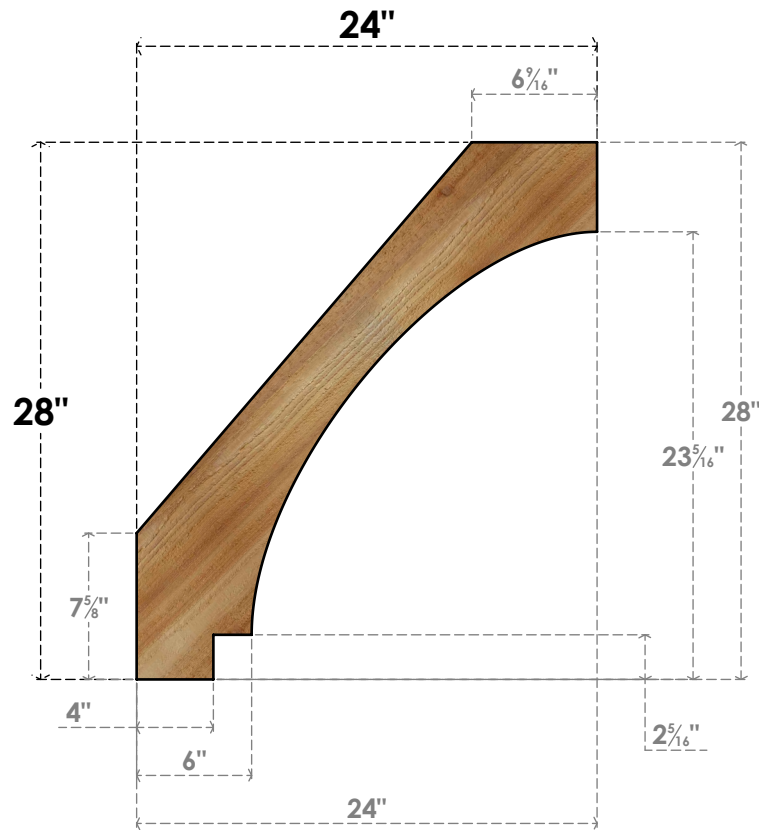

BRC04X24X28IMP00RWR

4"W X 24"D X 28"H IMPERIAL ROUGH SAWN BRACE, WESTERN RED CEDAR

SIDE

FRONT

EKENA MILLWORK
 2300 WEST MAIN ST.
 CLARKSVILLE, TX 75426
 TOLL FREE: 866-607-0453
 WWW.EKENAMILLWORK.COM

NOTES