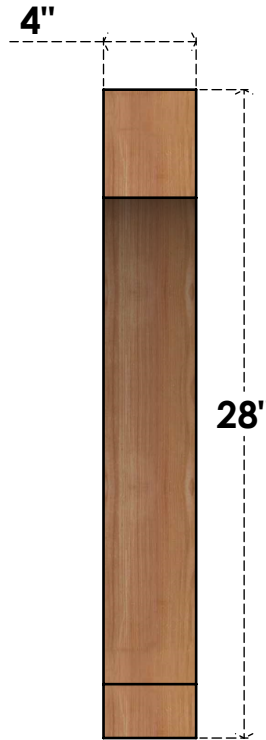

BRC04X24X28IMP00RWR

4"W X 24"D X 28"H IMPERIAL ROUGH SAWN BRACE, WESTERN RED CEDAR

SIDE

FRONT

EKENA MILLWORK
 2300 WEST MAIN ST.
 CLARKSVILLE, TX 75426
 TOLL FREE: 866-607-0453
 WWW.EKENAMILLWORK.COM

NOTES

1. INSTALLATION TO BE COMPLETED IN ACCORDANCE WITH MANUFACTURER'S SPECIFICATIONS.
2. DRAWING MAY NOT BE TO SCALE
3. THIS DRAWING IS INTENDED FOR DESIGN AND PLANNING PURPOSES ONLY.
4. ALL INFORMATION CONTAINED HEREIN WAS CURRENT AT THE TIME OF DEVELOPMENT BUT MUST BE REVIEWED AND APPROVED BY THE PRODUCT MANUFACTURER TO BE CONSIDERED ACCURATE.
5. PRODUCTS ARE NOT KILN DRIED. THIS ITEM IS UNIQUE AND WILL CONTAIN THE NATURAL VARIATIONS THAT THE WOOD SPECIES OFFERS. THIS MAY RESULT IN VARIATIONS UP TO 1/4"